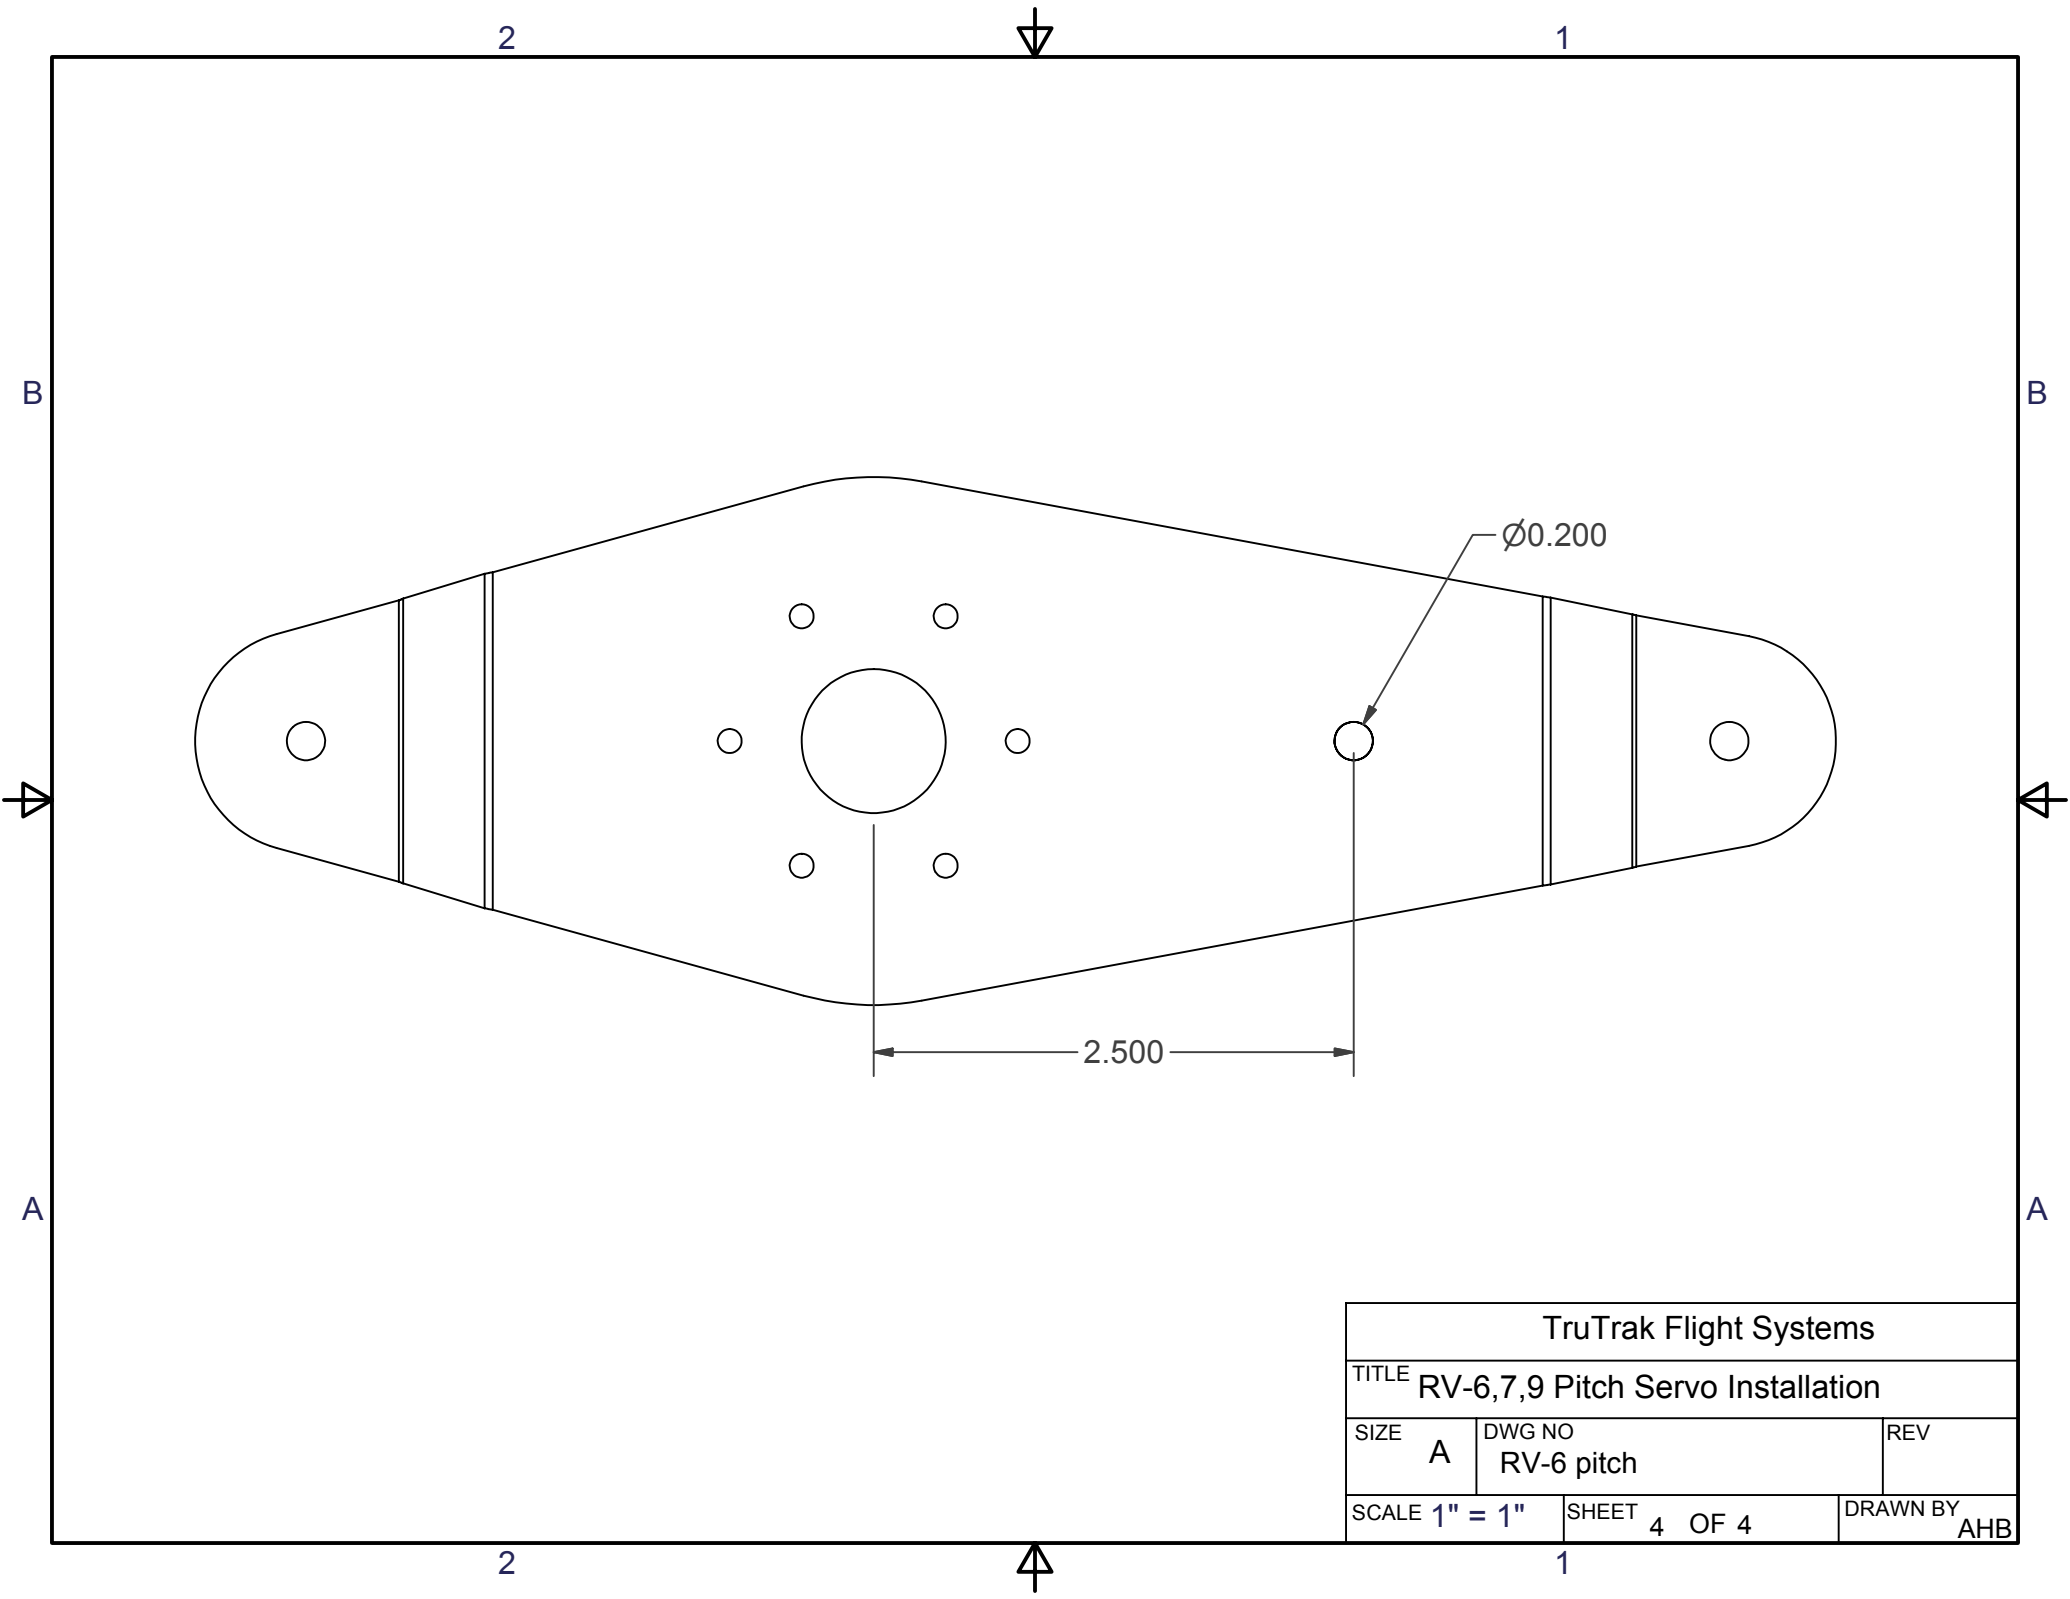

|   |                      |                 |
|---|----------------------|-----------------|
| TruTrak Flight Systems                  |                      |                 |
| TITLE RV-6,7,9 Pitch Servo Installation |                      |                 |
| SIZE<br>A                               | DWG NO<br>RV-6 pitch | REV             |
| SCALE 1" = 2"                           | SHEET 3 OF 4         | DRAWN BY<br>AHB |

|   |                      |                 |  |
|---|----------------------|-----------------|--|
| TruTrak Flight Systems                  |                      |                 |  |
| TITLE RV-6,7,9 Pitch Servo Installation |                      |                 |  |
| SIZE<br>A                               | DWG NO<br>RV-6 pitch | REV             |  |
| SCALE 1" = 1"                           | SHEET 4 OF 4         | DRAWN BY<br>AHB |  |