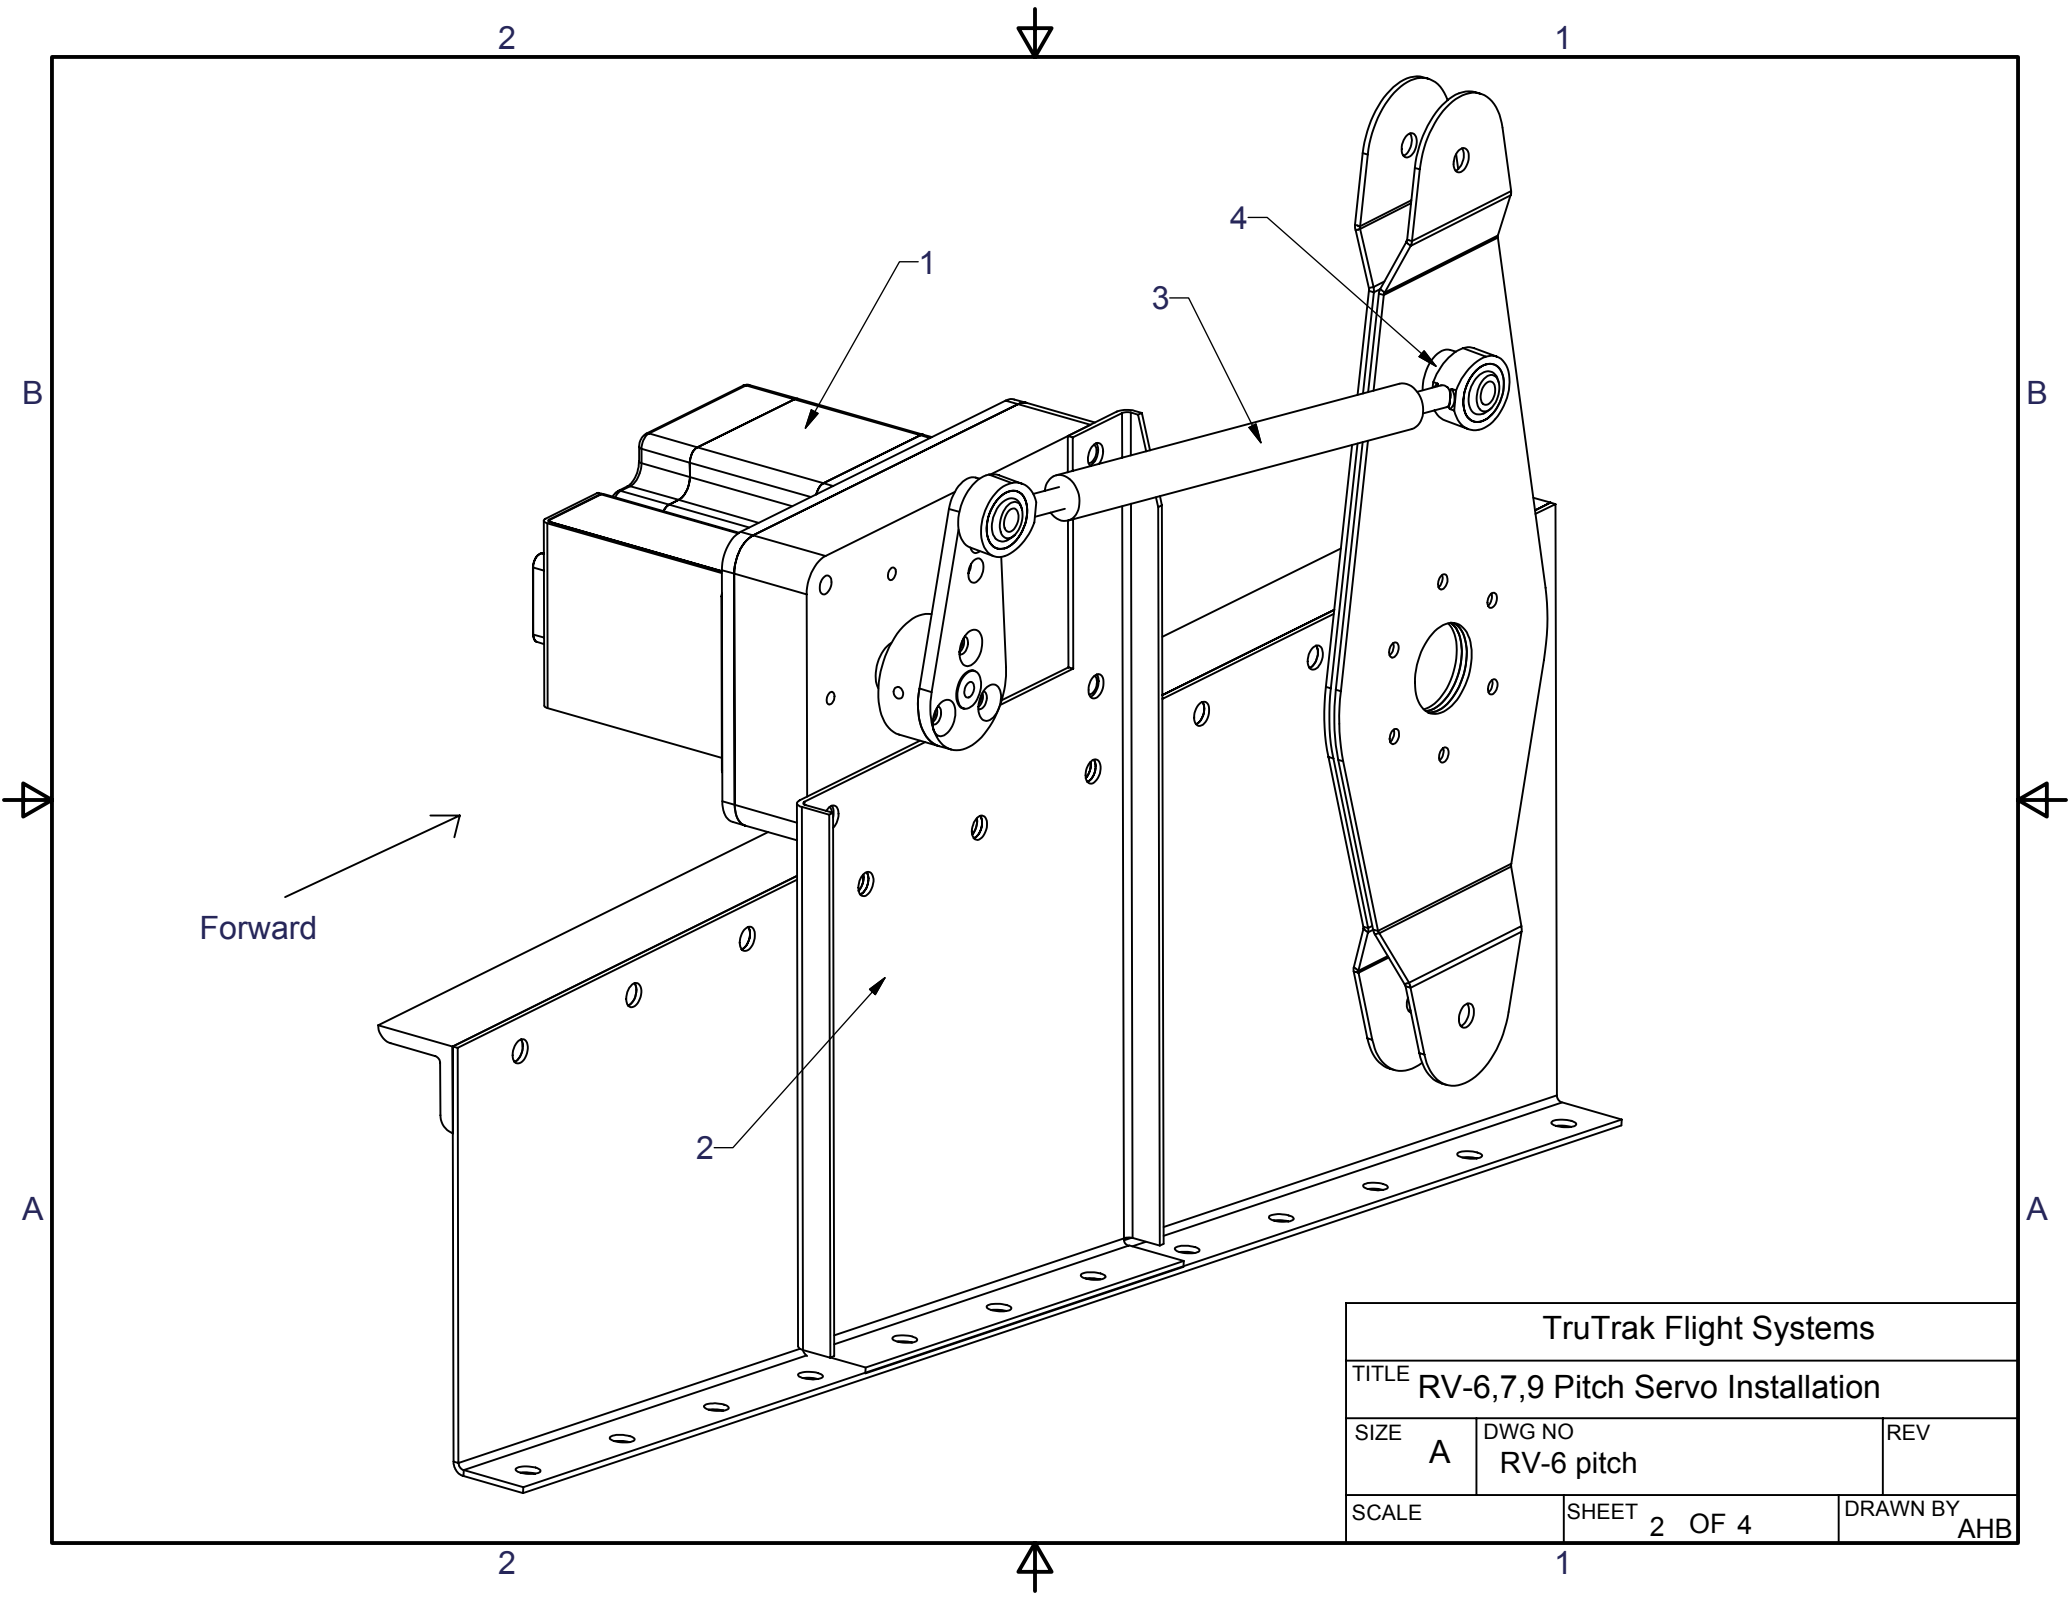

|   |                      |                 |
|---|----------------------|-----------------|
| TruTrak Flight Systems                  |                      |                 |
| TITLE RV-6,7,9 Pitch Servo Installation |                      |                 |
| SIZE<br>A                               | DWG NO<br>RV-6 pitch | REV             |
| SCALE                                   | SHEET 1 OF 4         | DRAWN BY<br>AHB |

|   |                      |                 |
|---|----------------------|-----------------|
| TruTrak Flight Systems                  |                      |                 |
| TITLE RV-6,7,9 Pitch Servo Installation |                      |                 |
| SIZE<br>A                               | DWG NO<br>RV-6 pitch | REV             |
| SCALE                                   | SHEET 2 OF 4         | DRAWN BY<br>AHB |

| Part # | Description            |
|--------|------------------------|
| 1      | Servo Assembly         |
| 2      | Servo Bracket          |
| 3      | Push-rod               |
| 4      | Spacer (2-#10 washers) |

|   |                      |                 |
|---|----------------------|-----------------|
| TruTrak Flight Systems                  |                      |                 |
| TITLE RV-6,7,9 Pitch Servo Installation |                      |                 |
| SIZE<br>A                               | DWG NO<br>RV-6 pitch | REV             |
| SCALE 1" = 2"                           | SHEET 3 OF 4         | DRAWN BY<br>AHB |