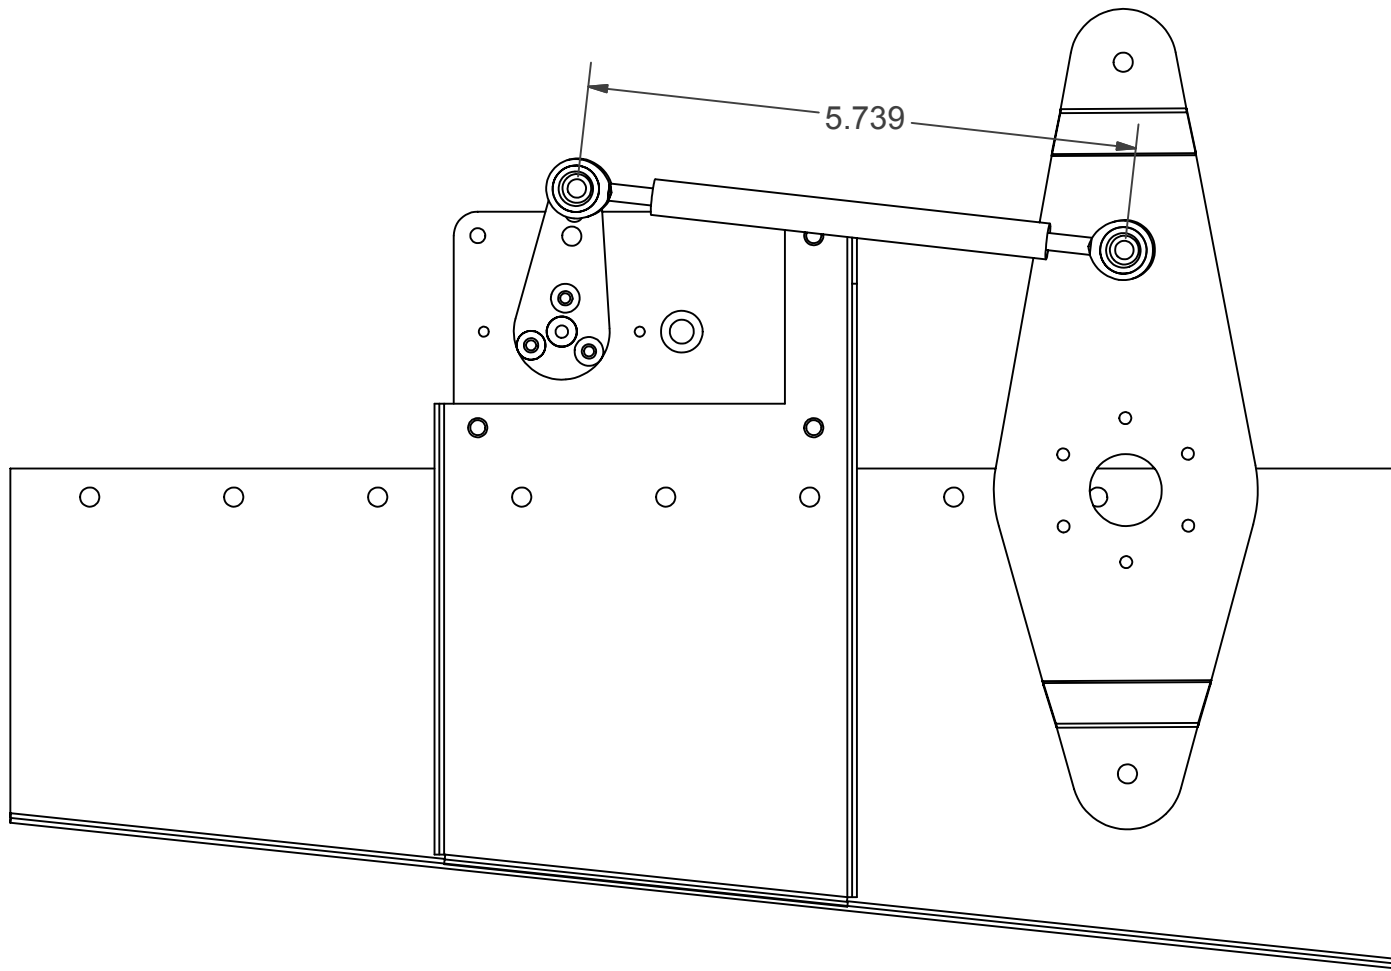

|   |                      |                 |
|---|----------------------|-----------------|
| TruTrak Flight Systems                  |                      |                 |
| TITLE RV-6,7,9 Pitch Servo Installation |                      |                 |
| SIZE<br>A                               | DWG NO<br>RV-6 pitch | REV             |
| SCALE                                   | SHEET 1 OF 4         | DRAWN BY<br>AHB |

|   |                      |                 |
|---|----------------------|-----------------|
| TruTrak Flight Systems                  |                      |                 |
| TITLE RV-6,7,9 Pitch Servo Installation |                      |                 |
| SIZE<br>A                               | DWG NO<br>RV-6 pitch | REV             |
| SCALE                                   | SHEET 2 OF 4         | DRAWN BY<br>AHB |

| Part # | Description            |
|--------|------------------------|
| 1      | Servo Assembly         |
| 2      | Servo Bracket          |
| 3      | Push-rod               |
| 4      | Spacer (2-#10 washers) |

|   |                      |                 |
|---|----------------------|-----------------|
| TruTrak Flight Systems                  |                      |                 |
| TITLE RV-6,7,9 Pitch Servo Installation |                      |                 |
| SIZE<br>A                               | DWG NO<br>RV-6 pitch | REV             |
| SCALE 1" = 2"                           | SHEET 3 OF 4         | DRAWN BY<br>AHB |